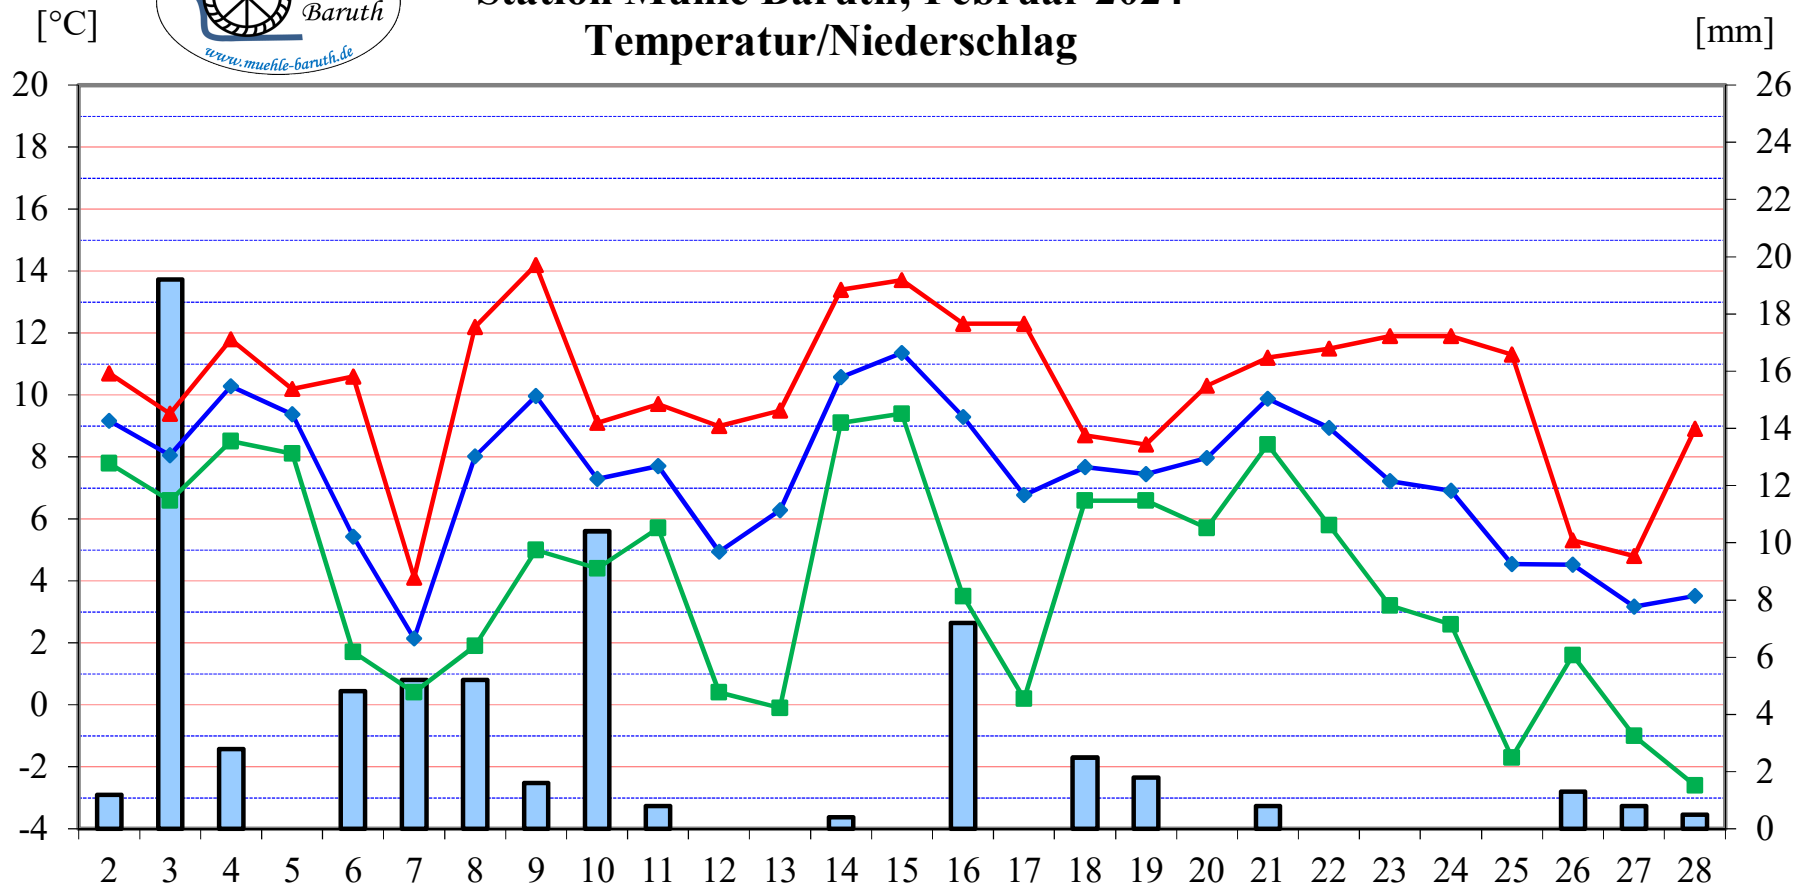

Station Mühle Baruth; Februar 2024 Temperatur/Niederschlag

Legend: Niederschl. (blue bar), Lufttemp. Mittel (blue line with diamonds), Lufttemp. Min (green line with squares), Lufttemp. Max (red line with triangles)